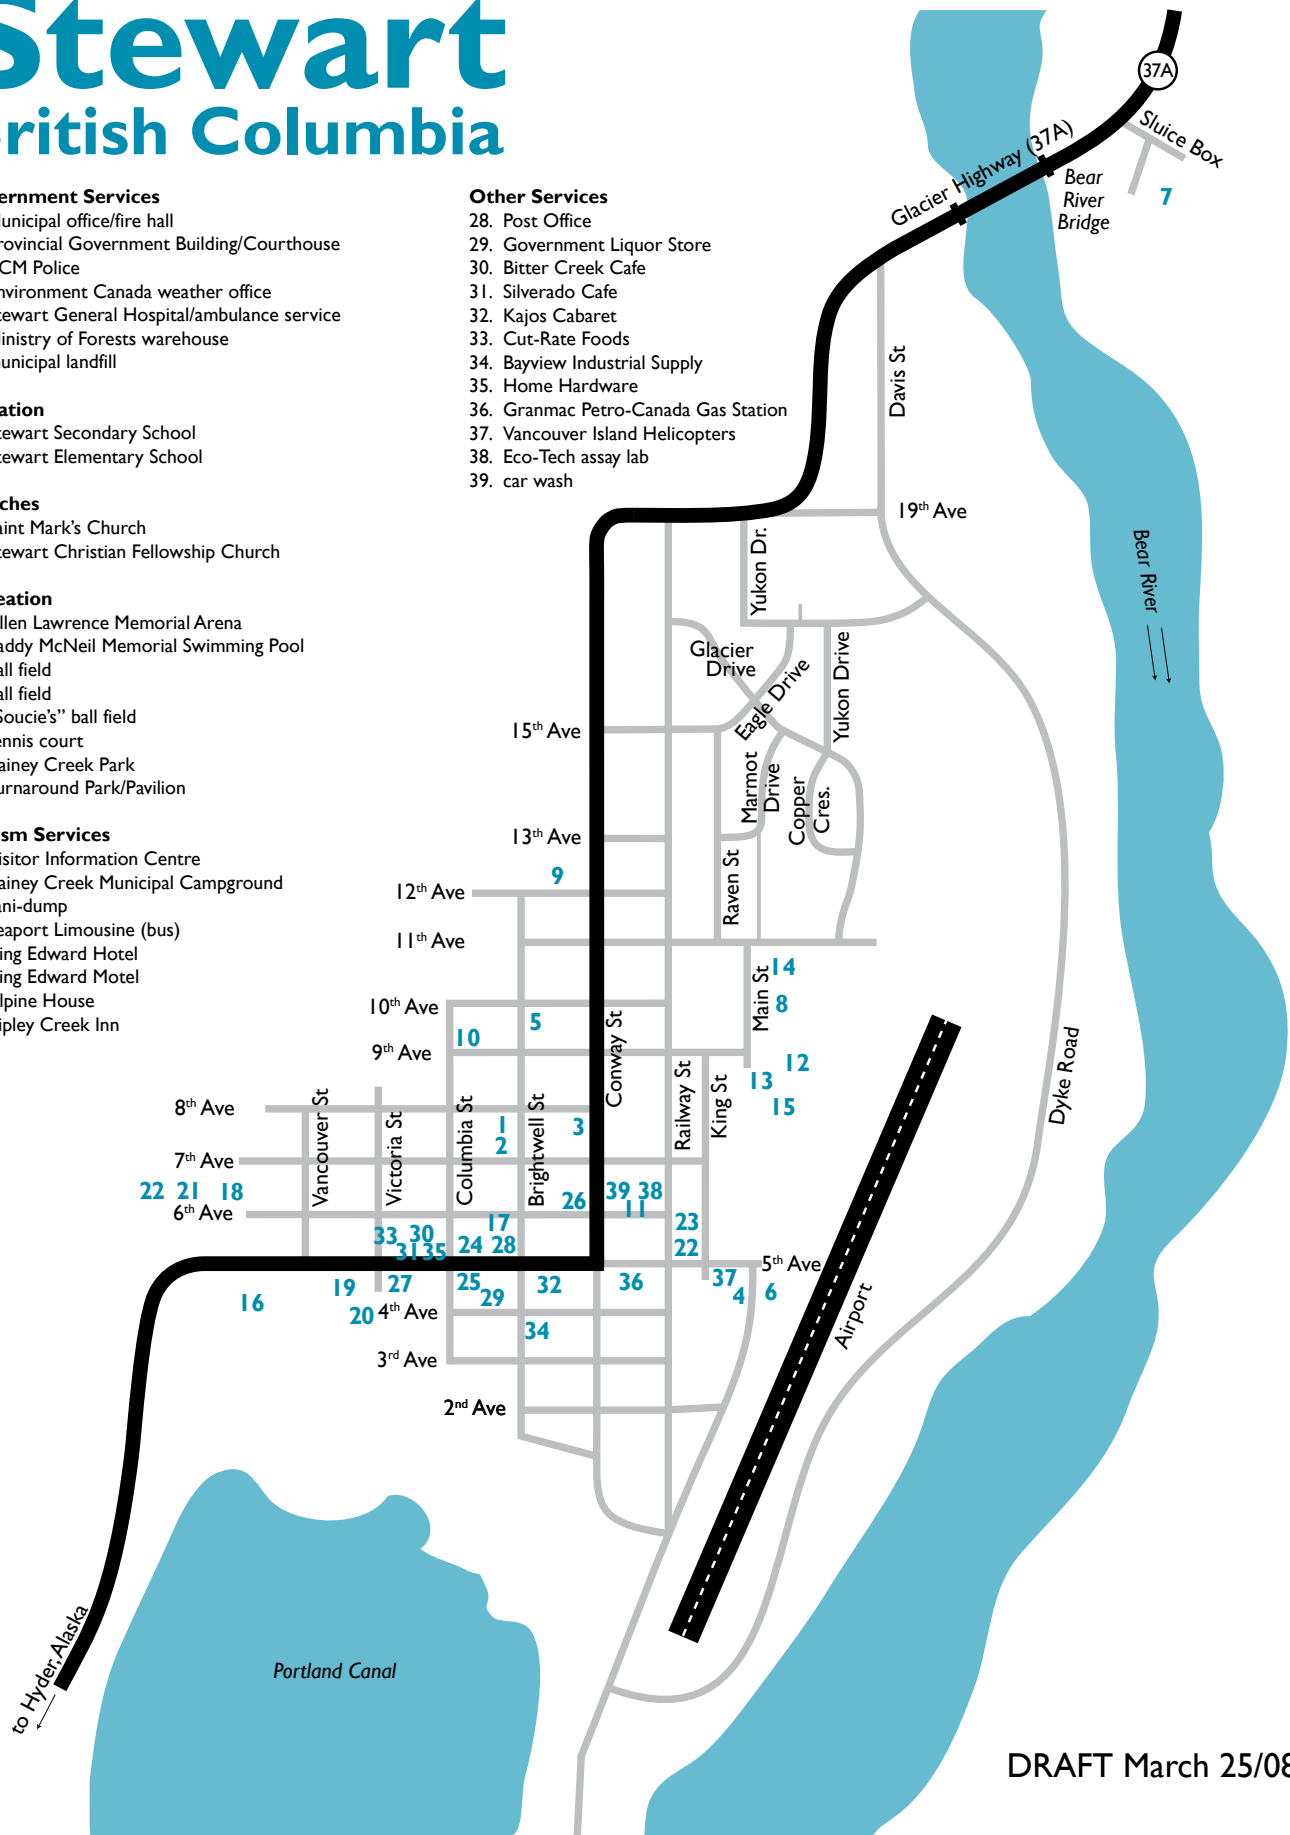

Stewart British Columbia

Government Services

1. Municipal office/fire hall
2. Provincial Government Building/Courthouse
3. RCM Police
4. Environment Canada weather office
5. Stewart General Hospital/ambulance service
6. Ministry of Forests warehouse
7. municipal landfill

Education

8. Stewart Secondary School
9. Stewart Elementary School

Churches

10. Saint Mark's Church
11. Stewart Christian Fellowship Church

Recreation

12. Allen Lawrence Memorial Arena
13. Paddy McNeil Memorial Swimming Pool
14. ball field
15. ball field
16. "Soucie's" ball field
17. tennis court
18. Rainey Creek Park
19. Turnaround Park/Pavilion

Tourism Services

20. Visitor Information Centre
21. Rainey Creek Municipal Campground
22. sani-dump
23. Seaport Limousine (bus)
24. King Edward Hotel
25. King Edward Motel
26. Alpine House
27. Ripley Creek Inn

Other Services

28. Post Office
29. Government Liquor Store
30. Bitter Creek Cafe
31. Silverado Cafe
32. Kajos Cabaret
33. Cut-Rate Foods
34. Bayview Industrial Supply
35. Home Hardware
36. Granmac Petro-Canada Gas Station
37. Vancouver Island Helicopters
38. Eco-Tech assay lab
39. car wash

DRAFT March 25/08