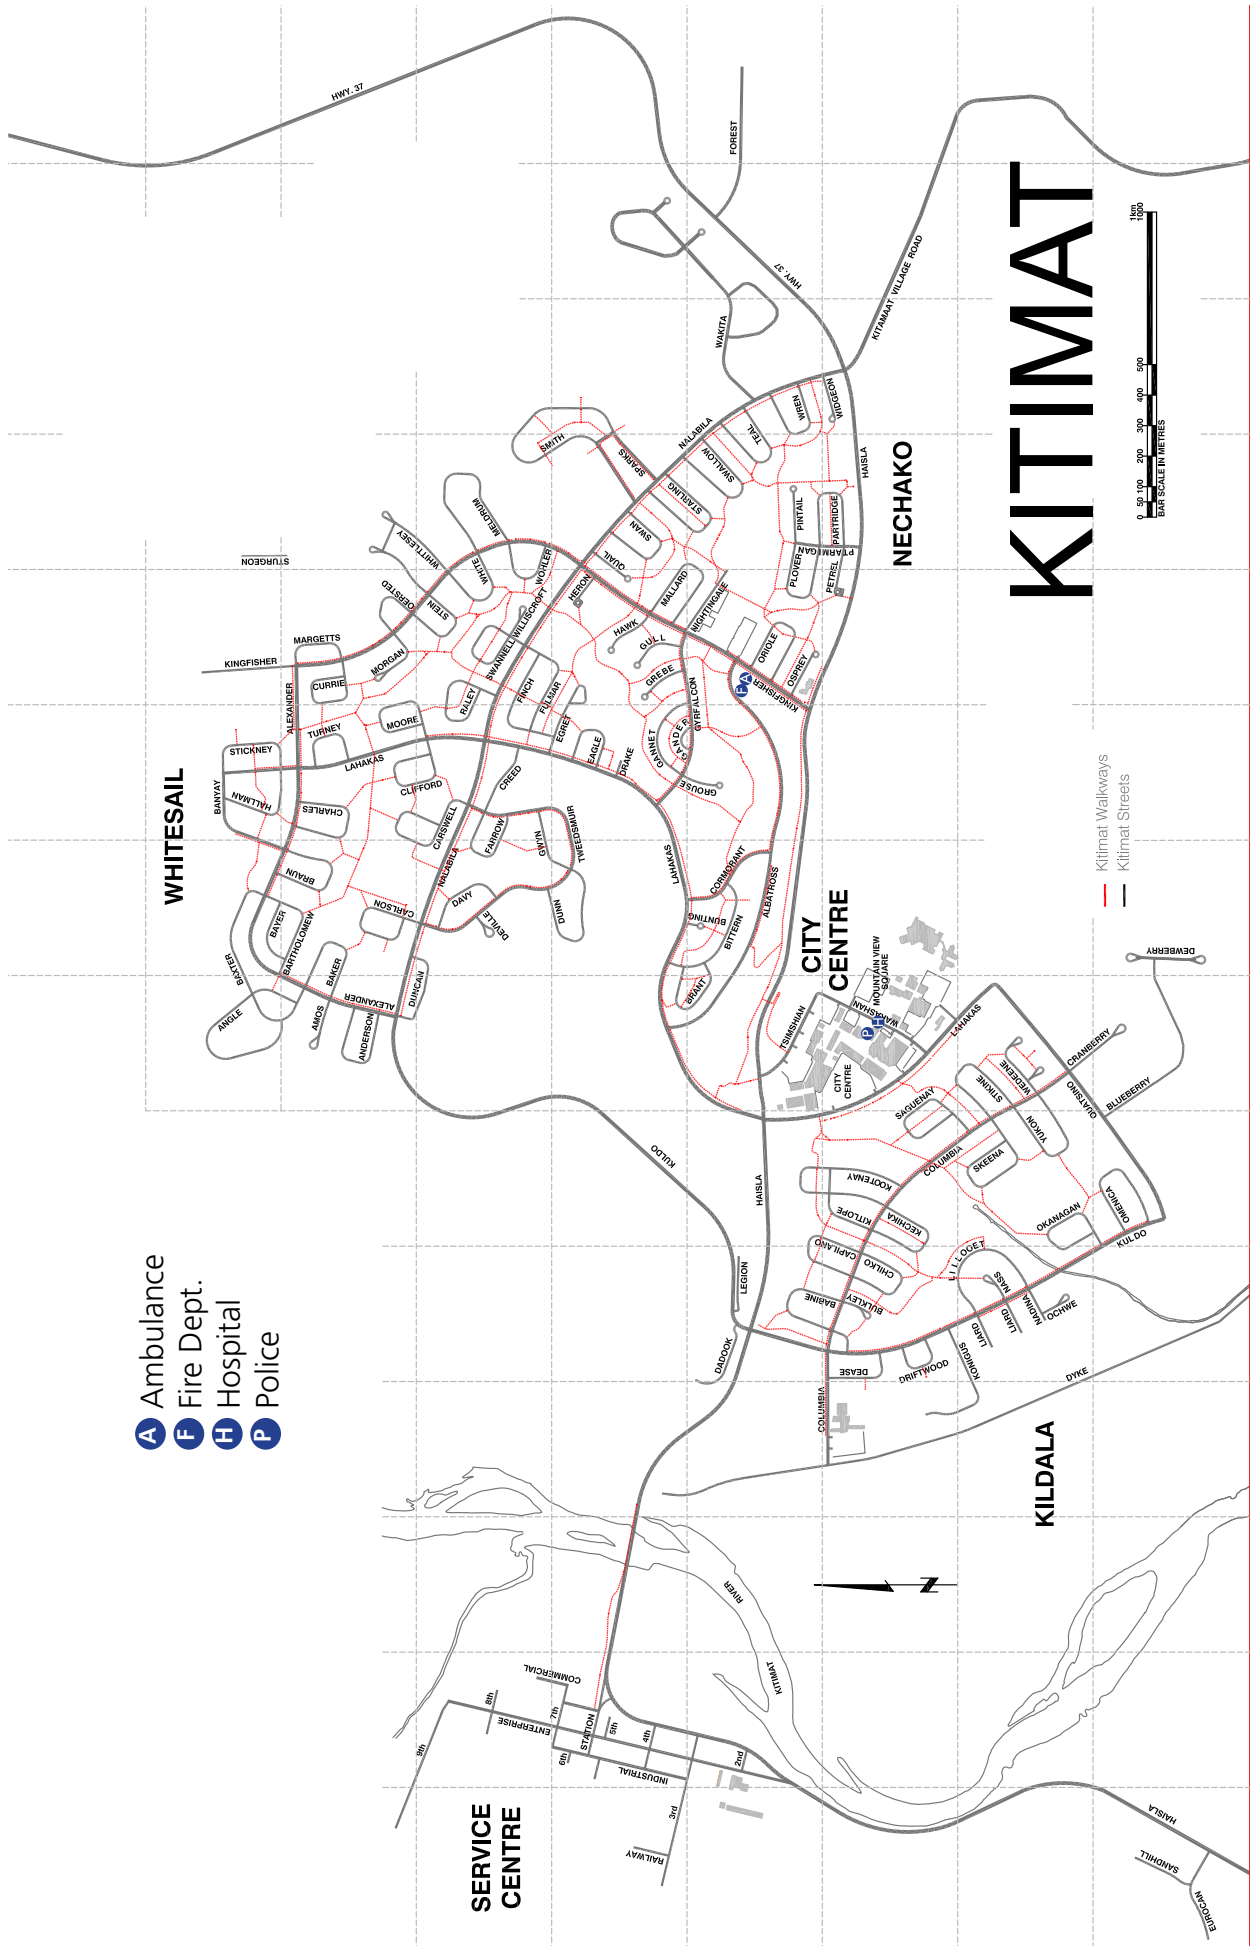

ADVERTISER'S INDEX

121-123

2017 ADVERTISING DIRECTORY SIGN-UP

124

There are more than \$100 billion in major projects and investment opportunities planned in Northwest British Columbia

Terrace

Thornhill

- A** Ambulance
- F** Fire Dept.
- H** Hospital
- P** Police