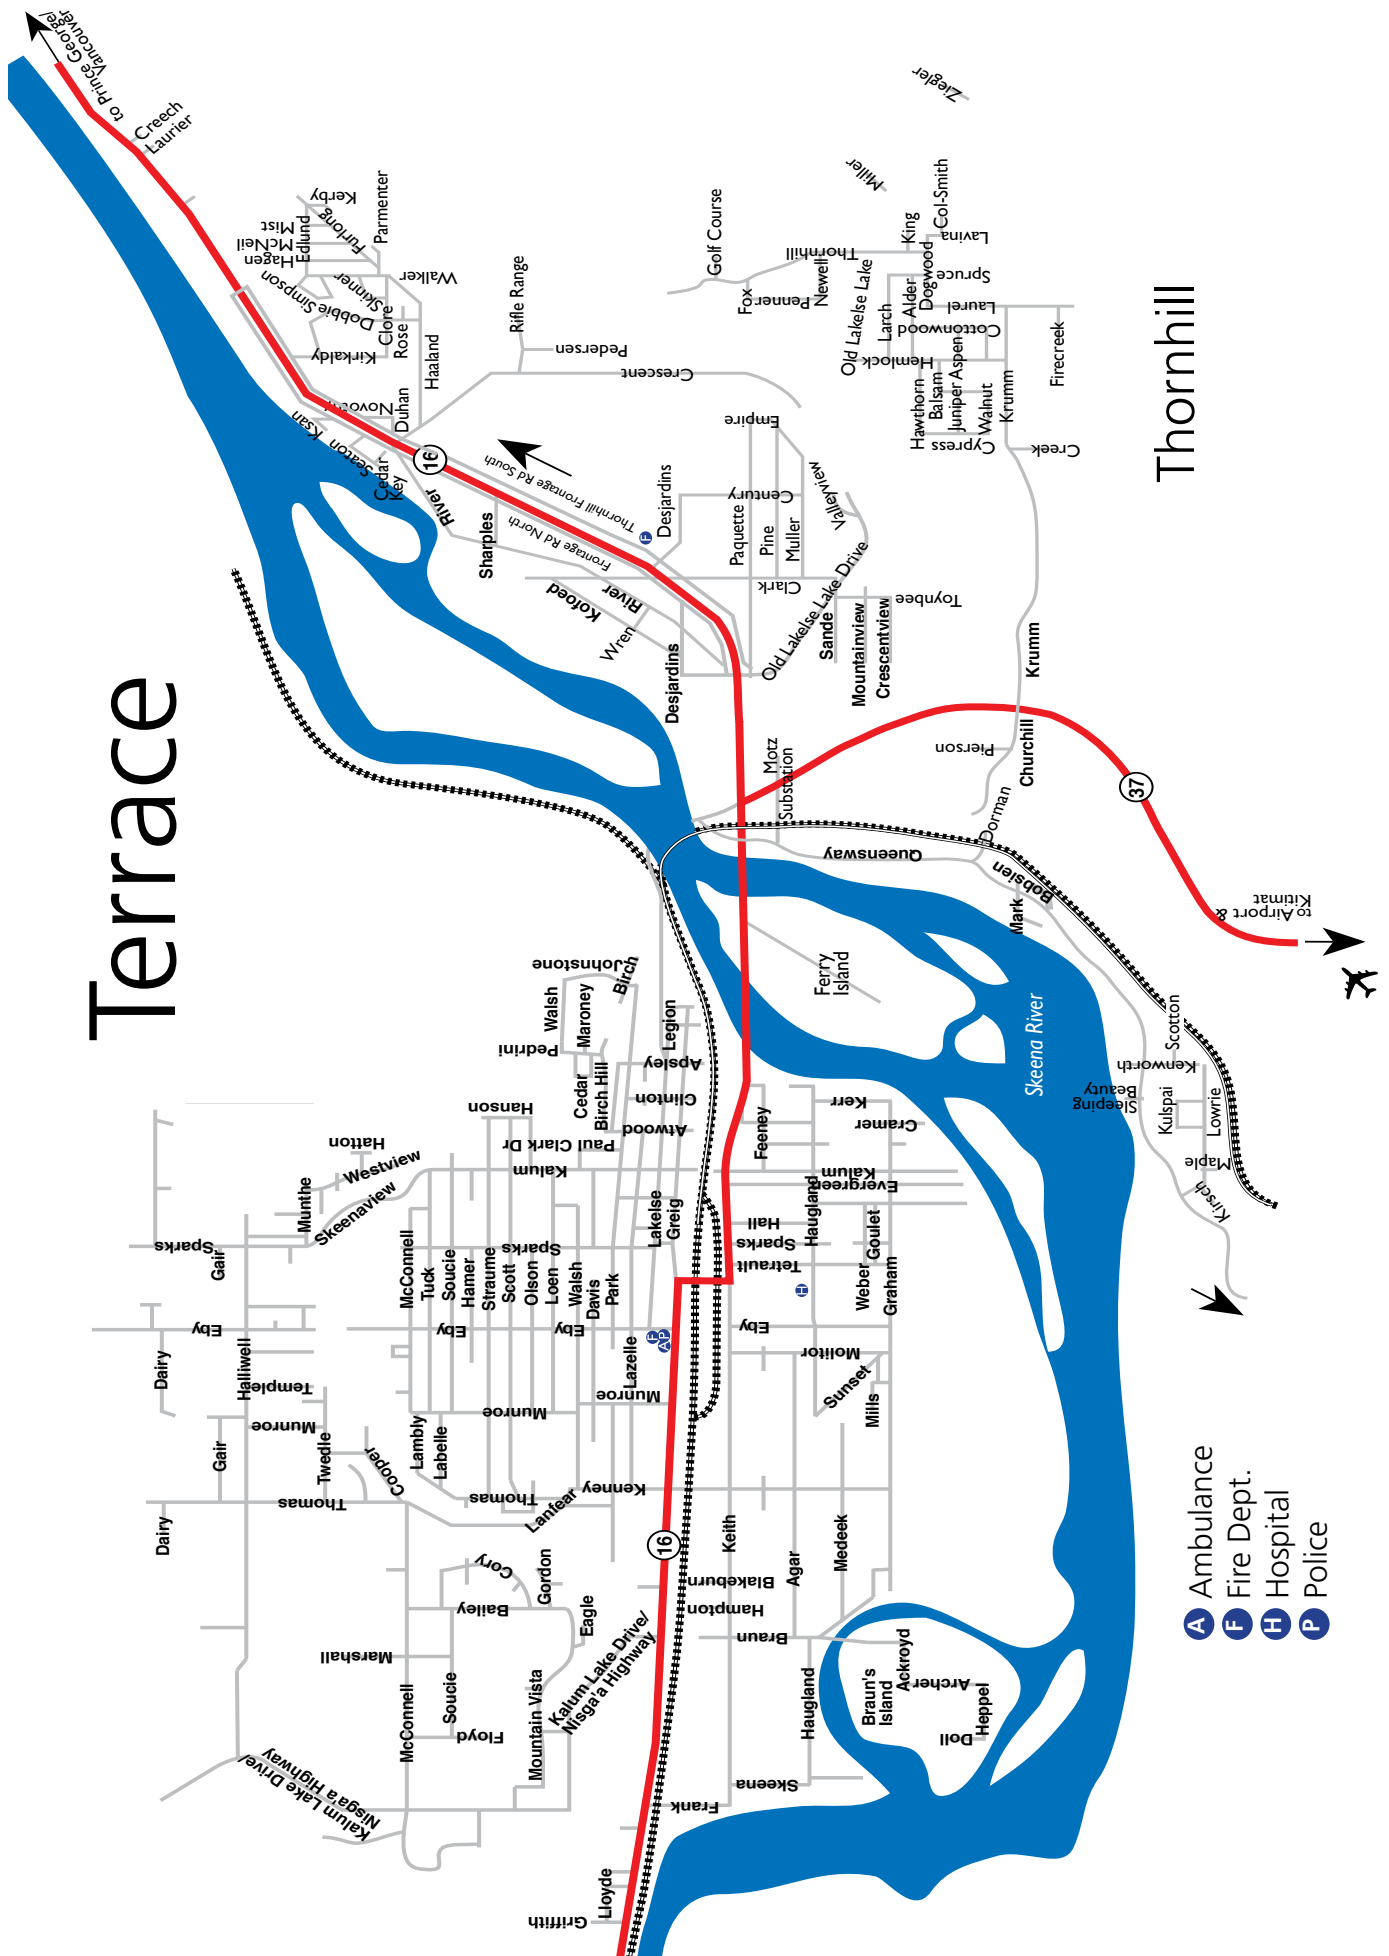

ADVERTISER'S INDEX

121-123

2017 ADVERTISING DIRECTORY SIGN-UP

124

There are more than \$100 billion in major projects and investment opportunities planned in Northwest British Columbia

Terrace

Thornhill

- A** Ambulance
- F** Fire Dept.
- H** Hospital
- P** Police