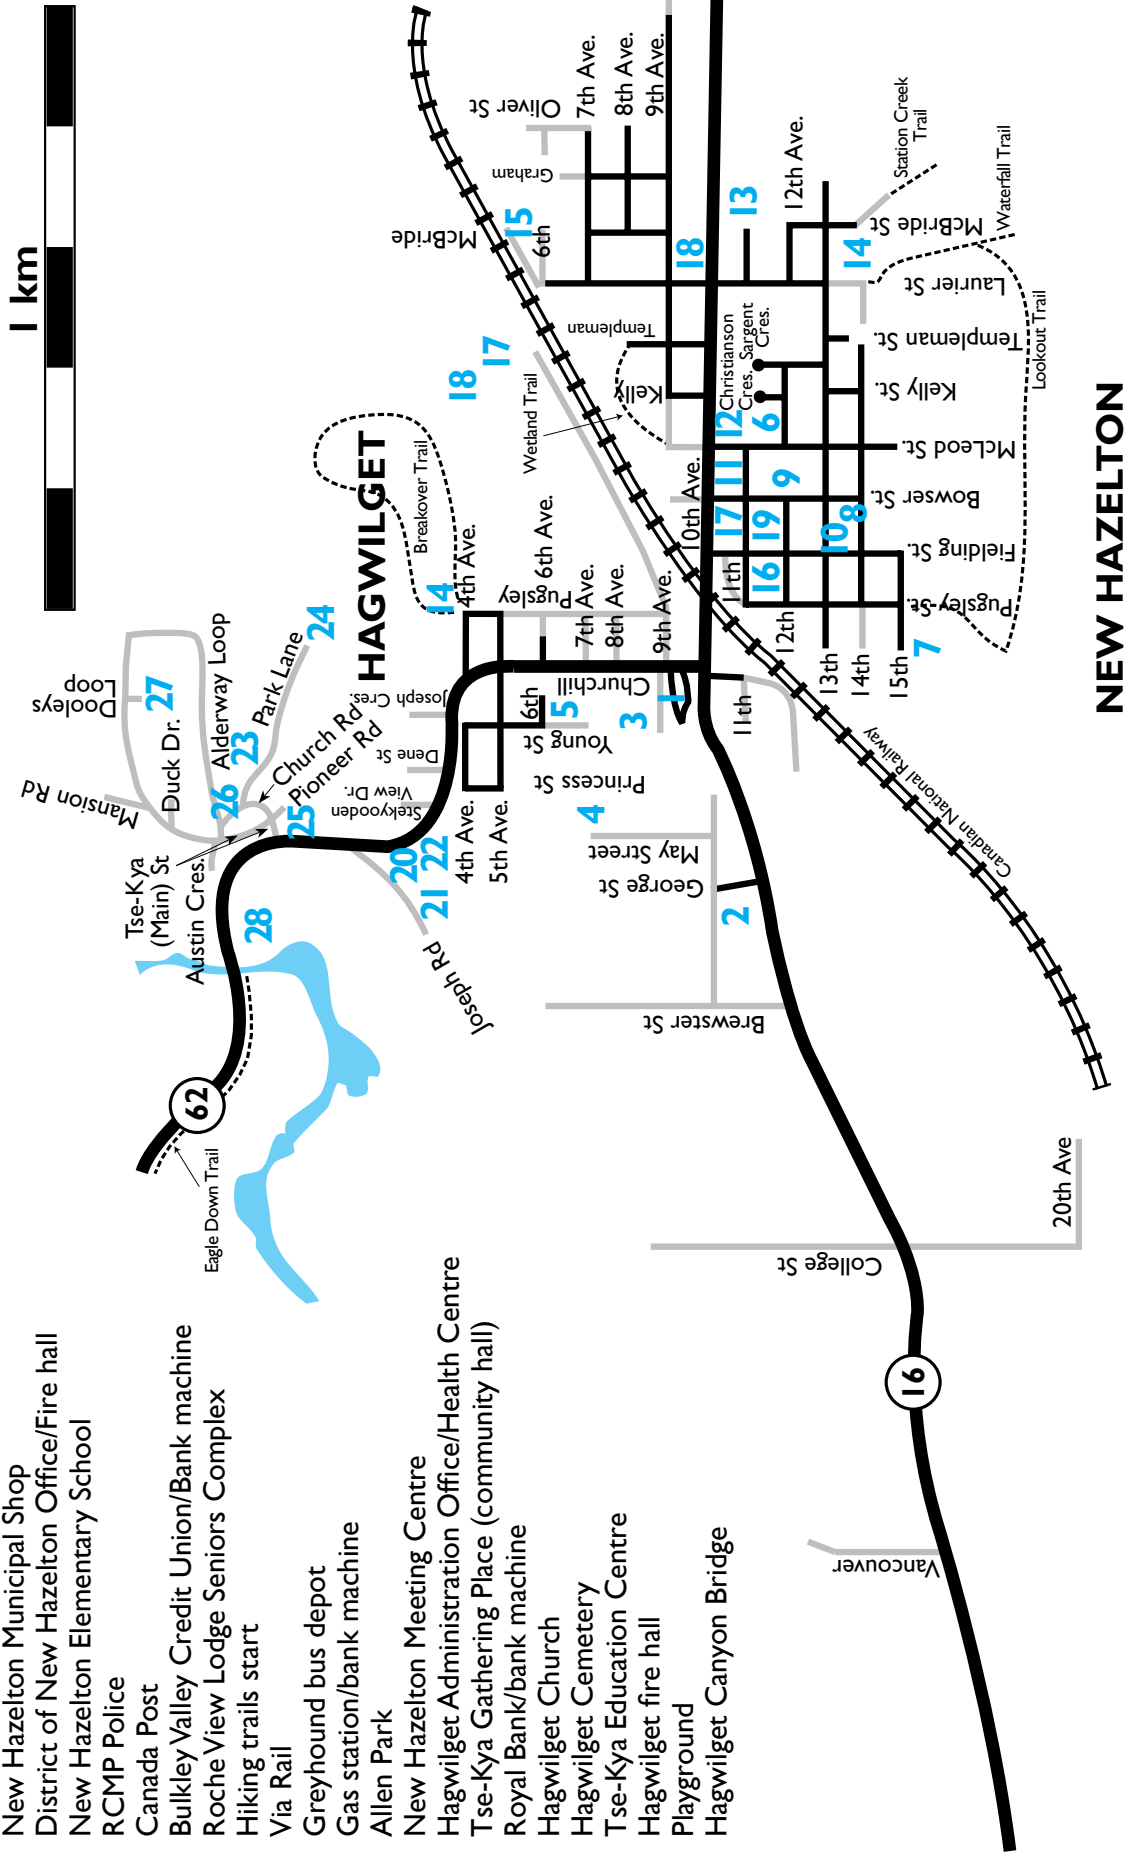

New Hazelton/Hagwilget

1. Hazeltons Visitor Centre
2. The Fire Church
3. St. Mary's Catholic Church
4. Ball park
5. New Hazelton Cemetery
6. Tennis Court
7. New Hazelton Municipal Shop
8. District of New Hazelton Office/Fire hall
9. New Hazelton Elementary School
10. RCMP Police
11. Canada Post
12. Bulkley Valley Credit Union/Bank machine
13. Roche View Lodge Seniors Complex
14. Hiking trails start
15. Via Rail
16. Greyhound bus depot
17. Gas station/bank machine
18. Allen Park
19. New Hazelton Meeting Centre
20. Hagwilget Administration Office/Health Centre
21. Tse-Kya Gathering Place (community hall)
22. Royal Bank/bank machine
23. Hagwilget Church
24. Hagwilget Cemetery
25. Tse-Kya Education Centre
26. Hagwilget fire hall
27. Playground
28. Hagwilget Canyon Bridge

NEW HAZELTON